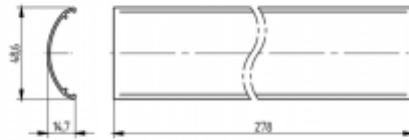

Emb.	Peso	Referencia
10	4 g	31.930.-401.85

Optical profile for external fixing on holder
31.130.-301

Fijación por encastre

PMMA Colour LED No. 2, diffuse transmission

- Perfect as protection against contact