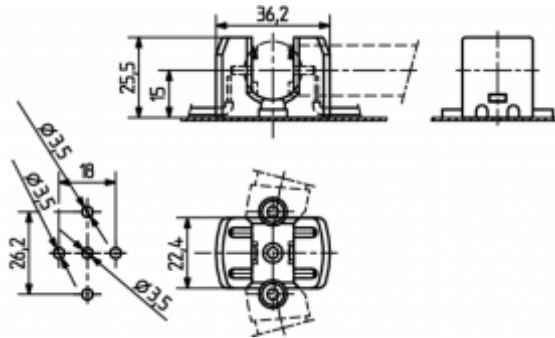

Lampholders and starter holders

26.732.8201

2GX13 Lampholders for T5 Circular Lamps

color	pkg.	wt.	part no.
white	250	11 g	26.732.8201.50

Approval: cULus

Lamp center: 15 mm

Screw fixing

Housing: PC

- Screw mount with countersunk screw ISO 2009 - M3 or self-tapping screws ISO 1481-ST 2.9 x 6.5-C
- Wiring from above the mounting plate or through the metalwork

T 110		
		0.6 - 1.0 mm ²